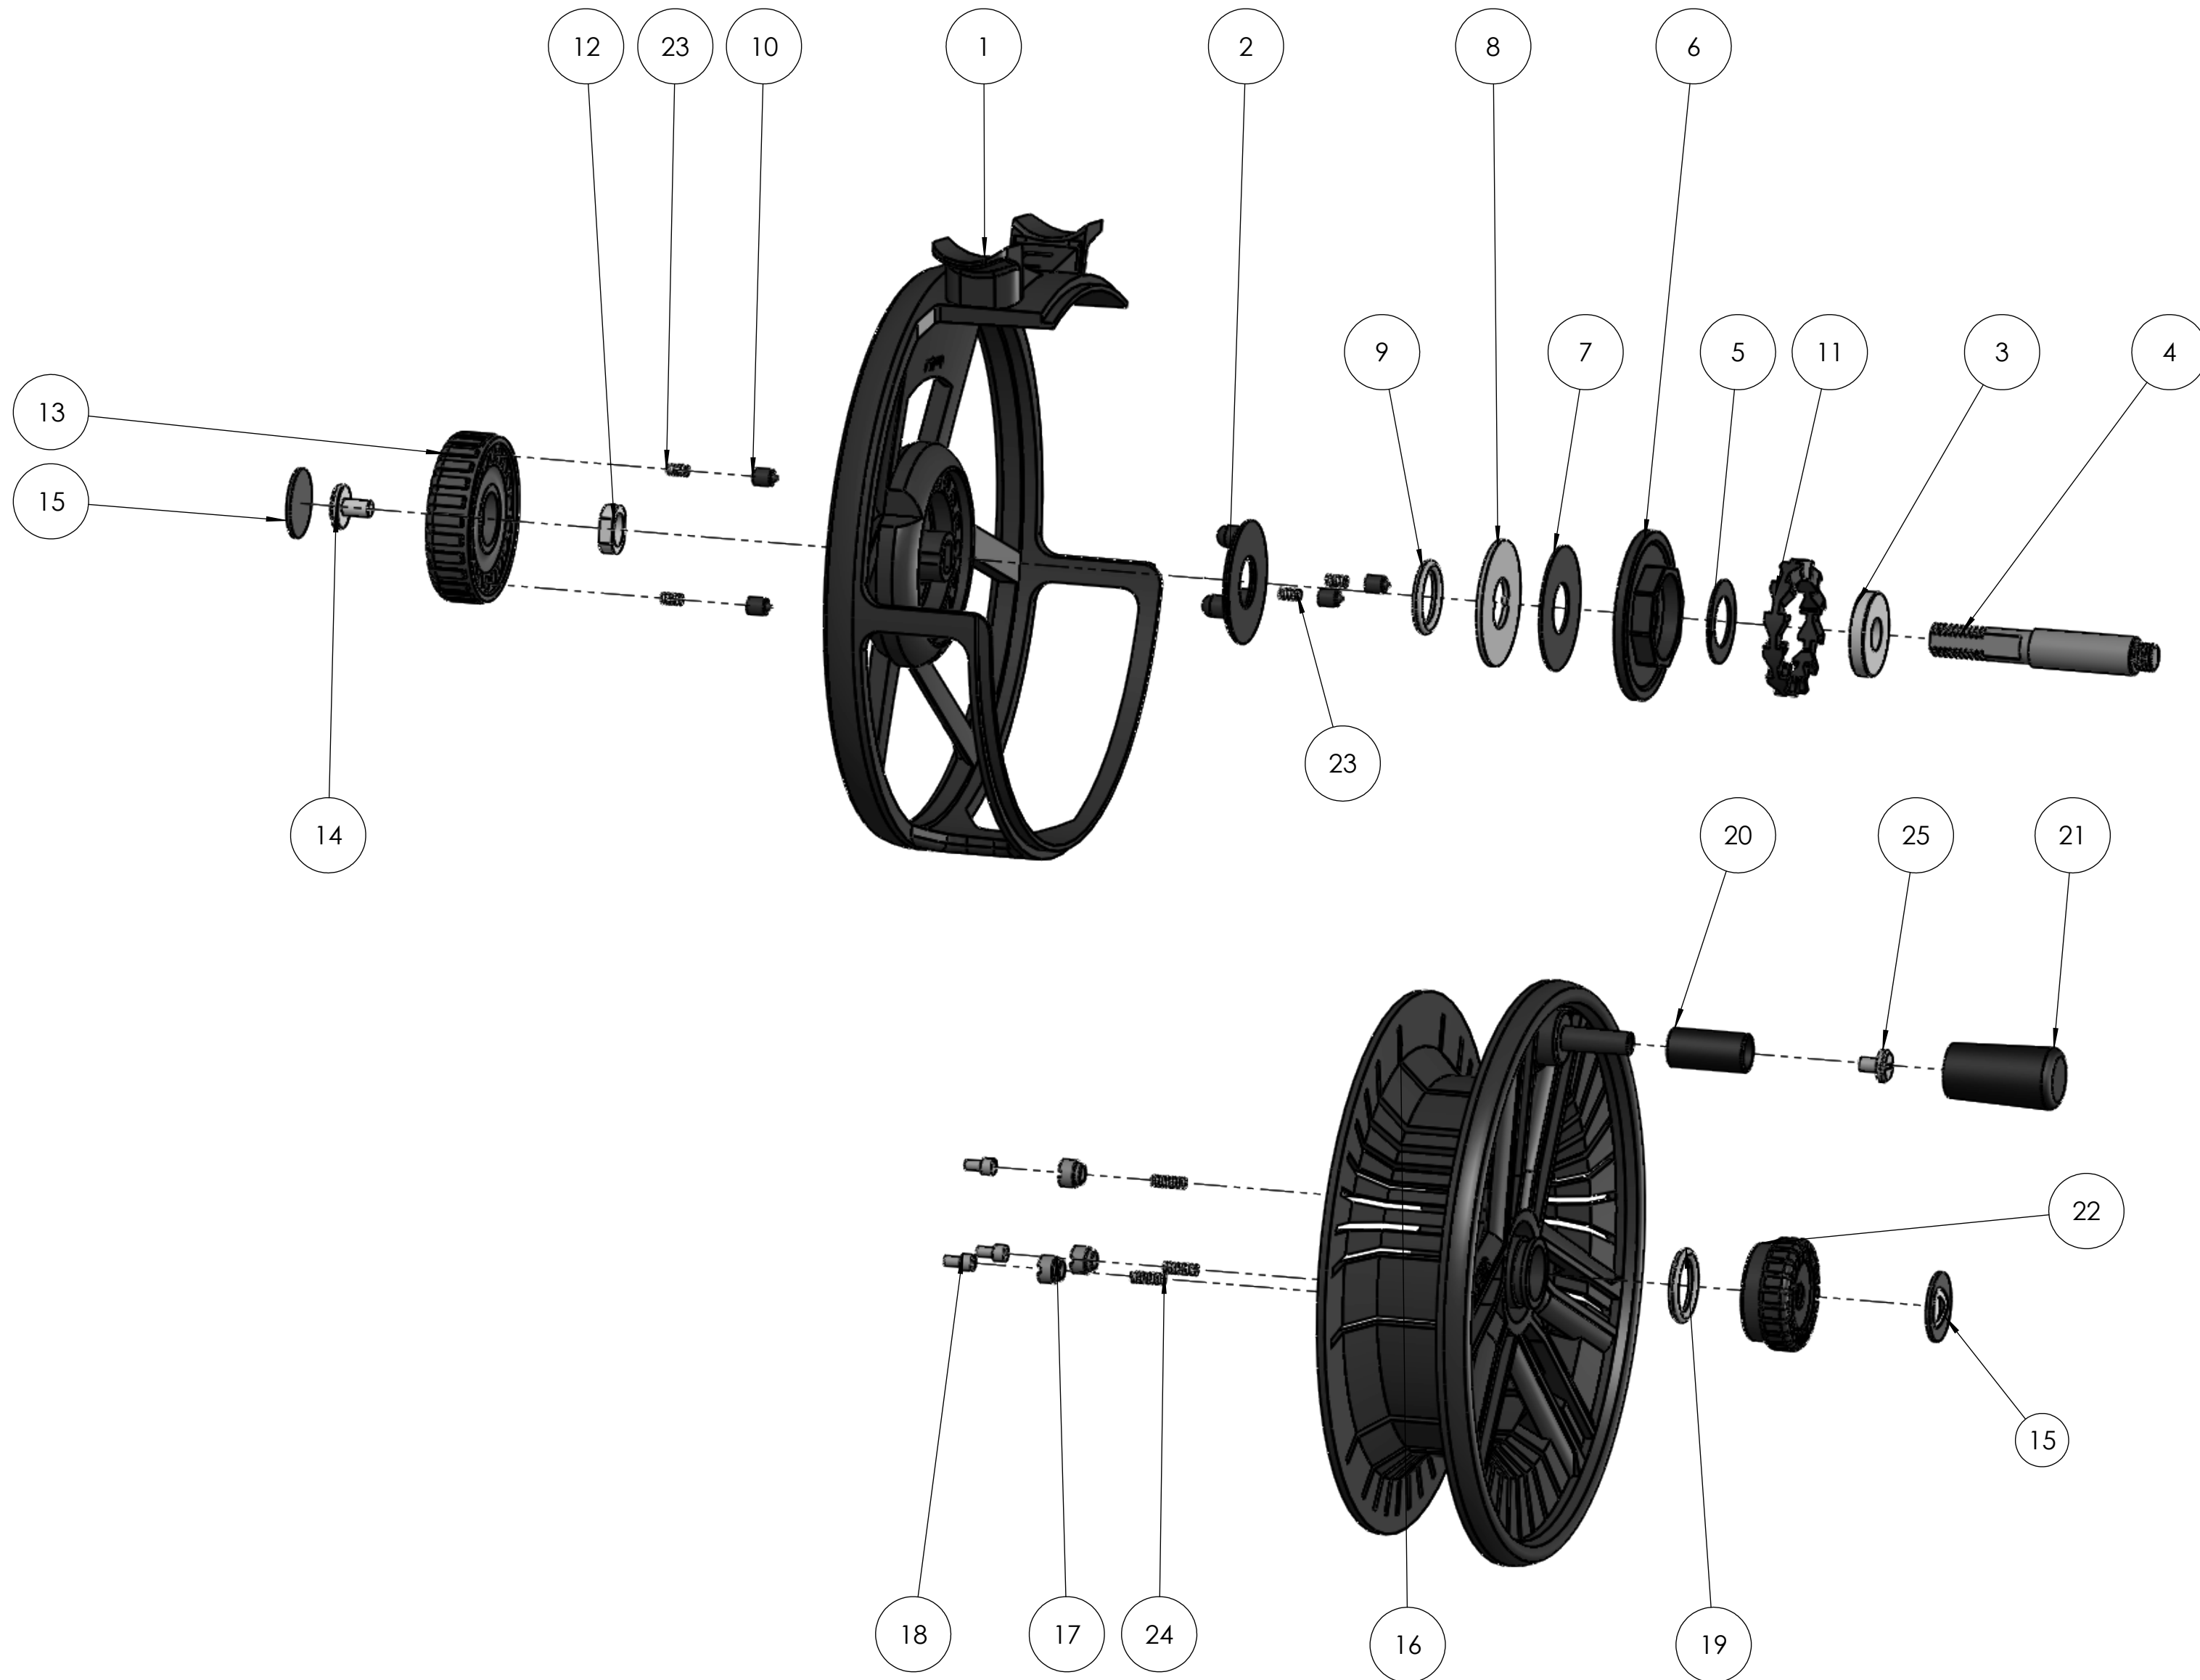

# Greys Fin Reel

Greys Fin Reel

No.	Description	Q'TY	3/4 (1546669)	5/6 (1546670)	7/8 (1546671)	9/10 (1546672)
1	Frame	1				
2	Push Plate	1	1549469			
3	Spindle Bush	1	1549491			
4	Spindle	1	1549479			1549485
5	Small Rulon Brake Pad	1	1549477			
6	Clutch Body	1	1549474			
7	Large Rulon Brake Pad	1	1549478			
8	Keyed Washer	1	1549472			
9	Drag O Ring	1	1549471			
10	Drag Knob Plunger	4	1549484			
11	Drive Plate	1	1549473			
12	Spindle Lock Nut	1	1549480			
13	Regulator Button	1	1549492			
14	Spindle Stop Screw L/H	1	1549493			
15	Greys Badge	2	1549494			
16	Drum	1				
17	Ratchet Pin Screw	3	1549481			
18	Ratchet Pin	3	1549482			
19	Latch O Ring	1	1549470			
20	Inner Handle Knob	1	1549497			
21	Handle Knob	1	1549498		1549499	
22	Latch Nut	1	1549495			
23	Drag knob Plunger spring	4	1549483			
24	Ratchet Pin Spring	3	1549476			
25	Handle Screw	1	1549496			